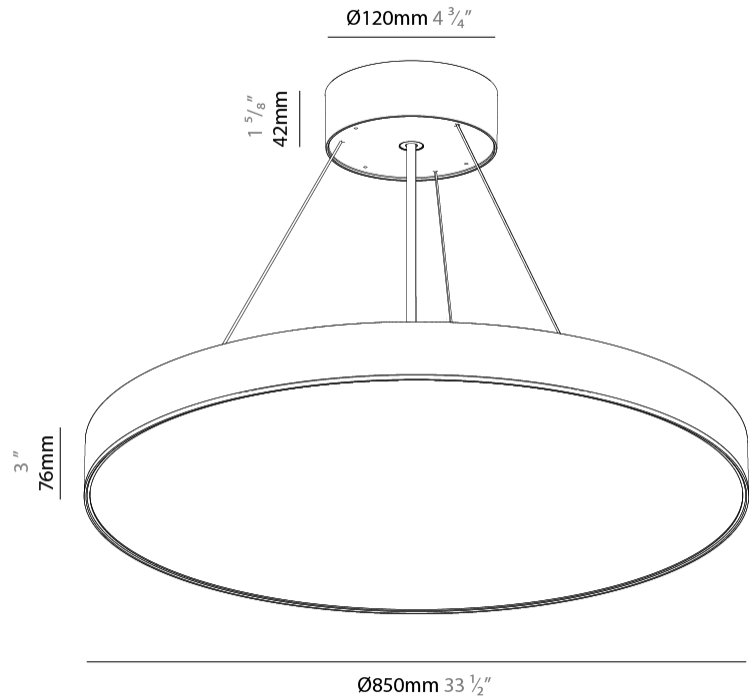

GENERAL

Series: Sign EVO
Partner: Prolicht
Division: Architectural
Installation: Suspension
Product Type: Pendant
Mounting Location: Ceiling
Light Distribution: Direct / Indirect

PHYSICAL

Shape: Round
Diameter (mm): 850
Diameter (in): 33 7/16
Height (mm): 82
Height (in): 3 1/4
Weight (kg): 8.8
Diffuser: PMMA - Opal / Microprism / Clear Microprism
Fixture Finish: SSR / BKV / CWI / CRY / HAB / UFT / ITA / RUA / FTG / MYG / LOD / PUS / FRO / FUP / KIA / POP / BLS / SPG / MEY / GOH / CHC / COM / ABZ / JAG / OBR / MOS / ROR
Fixture Material: PMMA / Extruded Aluminum / Steel
Cable Details: 2000mm or 6000mm Transparent Cable

ELECTRICAL

Lamp Type: LED (Zhaga Standard)
Input Wattage (W): 125.3
Total Output Wattage (W): 113.6
Dimming: Tri-Mode (Non-Dimming and Phase Dimming (120Vac only) and 0-10V Dimming)
Driver Included: Yes
Driver Location: Integrated
Driver Type: Constant Current - Universal
Driver Class: Class 2
Input Voltage (V): 120
Constant Current (mA): 700mA & 1400mA
Upon Request: DALI Dimming / MATTER Dimming

LED

Color Temperature (°K): 2700 / 3000 / 3500 / 4000
Max. Delivered Lumen (lm): Max 19899 (14543 Dir / 5357 Ind)
Nominal Lumen (lm): Max 22424
CRI: >90 CRI
Lamp Life (hrs): 50000

OPTICAL

RATINGS AND CERTIFICATIONS

Certified By: Certified for North American Standards
IP rating: IP40