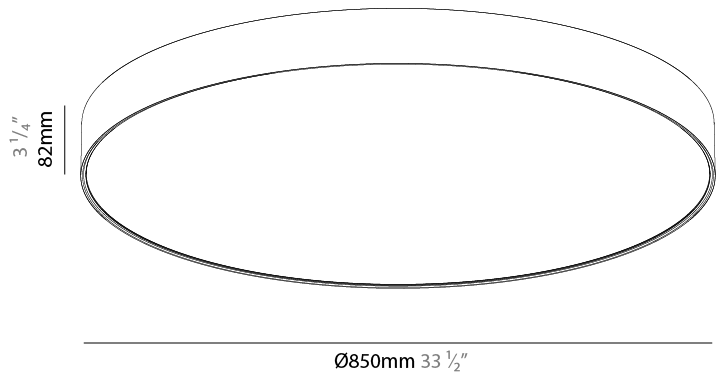

GENERAL

Series: Sign EVO
Partner: Prolicht
Division: Architectural
Installation: Surface
Product Type: Ceiling Surface
Mounting Location: Ceiling
Light Distribution: Direct

PHYSICAL

Shape: Round
Diameter (mm): 850
Diameter (in): 33 7/16
Height (mm): 82
Height (in): 3 1/4
Weight (kg): 8.8
Diffuser: PMMA - Opal / Microprism / Clear Microprism
Fixture Finish: SSR / BKV / CWI / CRY / HAB / UFT / ITA / RUA / FTG / MYG / LOD / PUS / FRO / FUP / KIA / POP / BLS / SPG / MEY / GOH / CHC / COM / ABZ / JAG / OBR / MOS / ROR
Fixture Material: PMMA / Extruded Aluminum / Steel

ELECTRICAL

Lamp Type: LED (Zhaga Standard)
Input Wattage (W): 96
Total Output Wattage (W): 82.4
Dimming: Tri-Mode (Non-Dimming and Phase Dimming (120Vac only) and 0-10V Dimming)
Driver Included: Yes
Driver Location: Integrated
Driver Type: Constant Current - Universal
Driver Class: Class 2
Input Voltage (V): 120
Constant Current (MA): 1400mA
Upon Request: DALI Dimming / MATTER Dimming

LED

Color Temperature (°K): 2700 / 3000 / 3500 / 4000
Max. Delivered Lumen (lm): Max 14543
Nominal Lumen (lm): Max 16157
CRI: >90 CRI
Lamp Life (hrs): 50000

OPTICAL

RATINGS AND CERTIFICATIONS

Certified By: Certified for North American Standards
IP rating: IP40
Glare Rating: ≤ 19