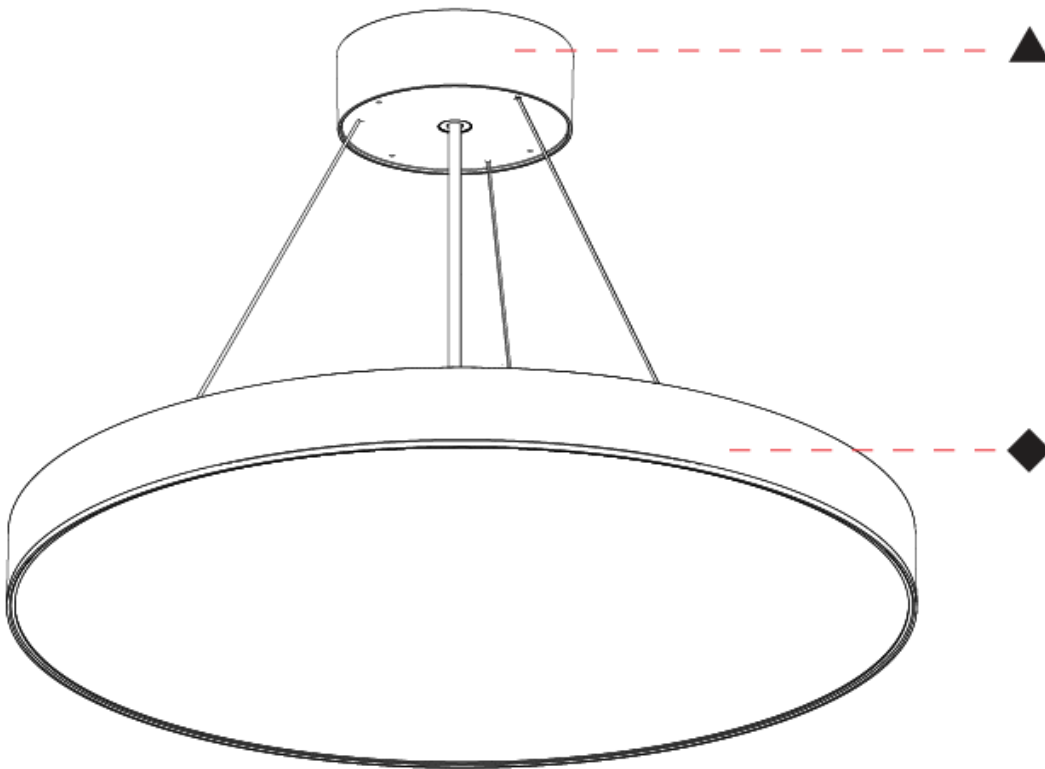

A3001104-

PROJECT	_____
TYPE	_____
SPECIFIER	_____
QUANTITY	_____
DATE	_____

A